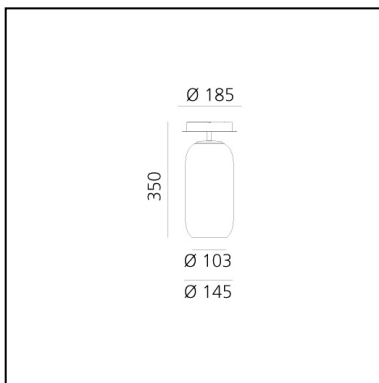

Gople Mini Ceiling - Black/Bronze

BIG - Bjarke Ingels Group

IP20    Dimmerable: 

LUMINAIRE

- Watt: **5,7W**
- Delivered lumens output: **236lm**
- CCT: **2700K**
- Efficiency: **50%**
- Efficacy: **47.15lm/W**
- CRI: **80**

DIMENSIONS

- Height: **cm 35**
- Diameter: **cm 14.5**
- Base Diameter: **cm 18.5**

SOURCES NOT INCLUDED

- Category: **LED RETROFIT**
- Number: **1**
- Watt: **6W**
- Socket: **E14**